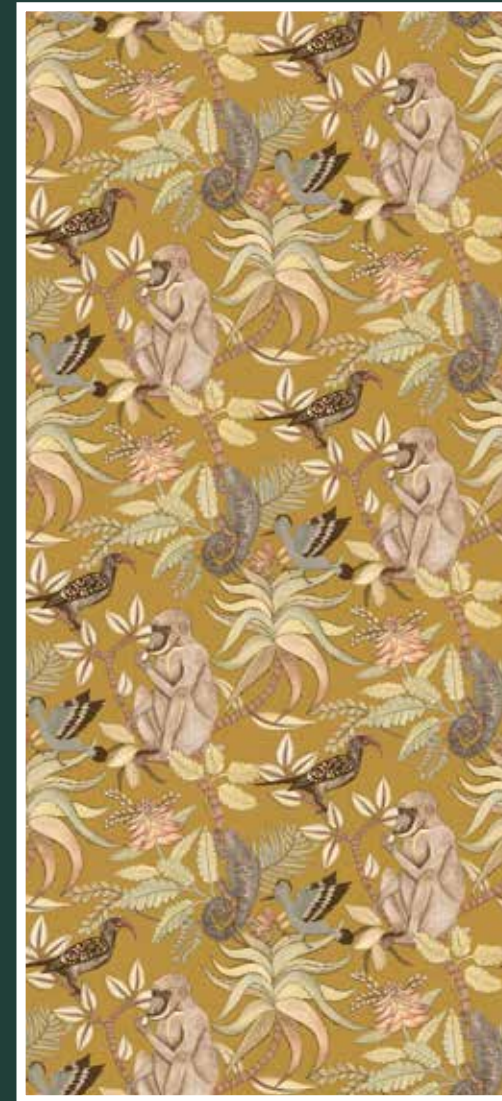

Technical Specifications

Album	BARBARA
Country	Iran
weight of each tile	(~1.200) kg
Size	(135*300) CM
How to produce	Industrial

B-4101

B-4102

B-4103

B-4104

300 CM

135 CM