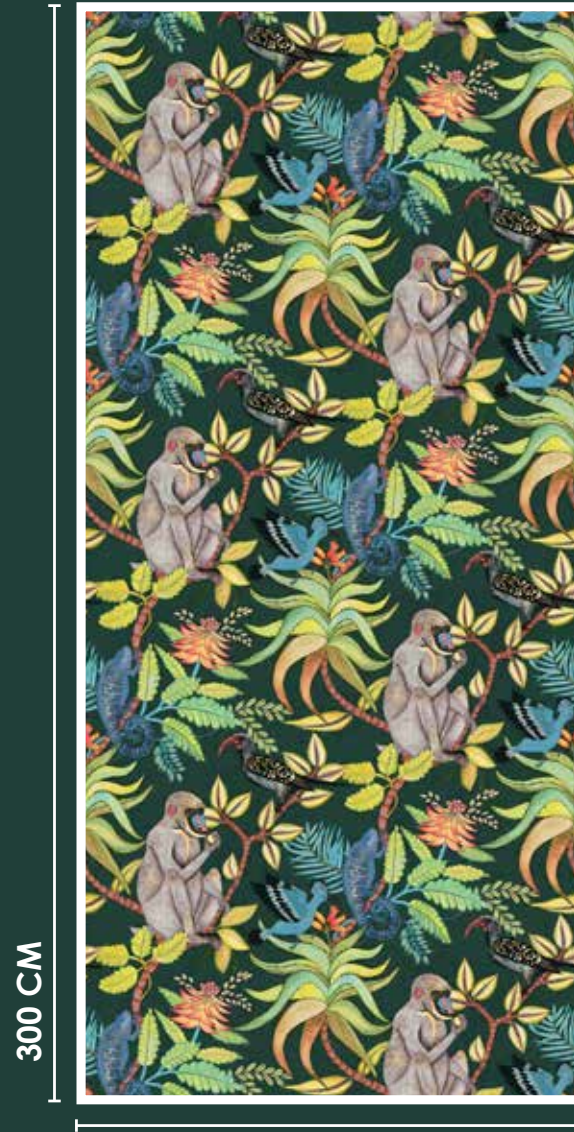

Technical Specifications

Album	BARBARA
Country	Iran
weight of each tile	(~1.200) kg
Size	(135*300) CM
How to produce	Industrial

B-4101

B-4102

B-4103

B-4104

300 CM

135 CM